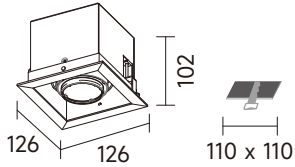

WH BK

Smart combo mini

- Multiple combo designed in trim with frame and Trimless without frame.
- Large size with 31w LED light source, free direction with 30 degree tilt.
- By removing front ring designed to install accessories easily.
- Medium to wide flood optics are available.

18°

36°

Smart combo mini trim

DALI TRIAC LED IP20 0-10V RA>80 RA>90

CODE	Watts	CCT	Beam	Lumen
83401T-082S	8W	WL 2700K	18°	674 lm
83401T-082L	8W	WL 2700K	36°	659 lm
83401T-083S	8W	WL 3000K	18°	695 lm
83401T-083L	8W	WL 3000K	36°	680 lm
83401T-084S	8W	NL 4000K	18°	764 lm
83401T-084L	8W	NL 4000K	36°	748 lm
83401T-102S	10W	WL 2700K	18°	843 lm
83401T-102L	10W	WL 2700K	36°	824 lm
83401T-103S	10W	WL 3000K	18°	869 lm
83401T-103L	10W	WL 3000K	36°	850 lm
83401T-104S	10W	NL 4000K	18°	955 lm
83401T-104L	10W	NL 4000K	36°	935 lm