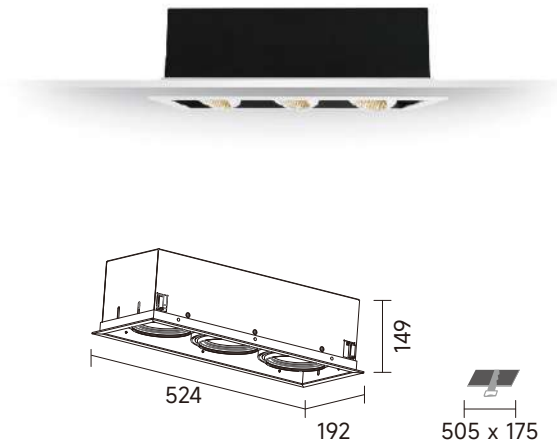

WH BK

Smart combo mini

- Multiple combo designed in trim with frame and Trimless without frame.
- Large size with 31w LED light source, free direction with 30 degree tilt.
- By removing front ring designed to install accessories easily.
- Medium to wide flood optics are available.

TRIAC Gx5.3 IP20

CODE	Watts
83401TB	50W max

TRIAC GU10 IP20

CODE	Watts
83401TC	50W max

DALI TRIAC LED IP20 0-10V RA>80 RA>90

CODE	Watts	CCT	Beam	Lumen
83402T-162S	8W * 2	WL 2700K	18°	1277 lm
83402T-162L	8W * 2	WL 2700K	36°	1307 lm
83402T-163S	8W * 2	WL 3000K	18°	1317 lm
83402T-163L	8W * 2	WL 3000K	36°	1348 lm
83402T-164S	8W * 2	NL 4000K	18°	1448 lm
83402T-164L	8W * 2	NL 4000K	36°	1482 lm
83402T-202S	10W * 2	WL 2700K	18°	1596 lm
83402T-202L	10W * 2	WL 2700K	36°	1634 lm
83402T-203S	10W * 2	WL 3000K	18°	1646 lm
83402T-203L	10W * 2	WL 3000K	36°	1685 lm
83402T-204S	10W * 2	NL 4000K	18°	1810 lm
83402T-204L	10W * 2	NL 4000K	36°	1853 lm

TRIAC Gx5.3 IP20

CODE	Watts
83402TB	50W max*2

TRIAC GU10 IP20

CODE	Watts
83402TC	50W max*2

DALI TRIAC LED IP20 0-10V RA>80 RA>90

CODE	Watts	CCT	Beam	Lumen
83403T-242S	8W * 3	WL 2700K	18°	2166 lm
83403T-242L	8W * 3	WL 2700K	36°	2085 lm
83403T-243S	8W * 3	WL 3000K	18°	2233 lm
83403T-243L	8W * 3	WL 3000K	36°	2150 lm
83403T-244S	8W * 3	NL 4000K	18°	2456 lm
83403T-244L	8W * 3	NL 4000K	36°	2365 lm
83403T-302S	10W * 3	WL 2700K	18°	2707 lm
83403T-302L	10W * 3	WL 2700K	36°	2607 lm
83403T-303S	10W * 3	WL 3000K	18°	2791 lm
83403T-303L	10W * 3	WL 3000K	36°	2688 lm
83403T-304S	10W * 3	NL 4000K	18°	3070 lm
83403T-304L	10W * 3	NL 4000K	36°	2956 lm