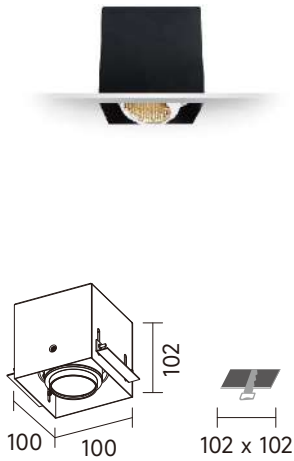

WH BK

Smart combo mini

- Multiple combo designed in trim with frame and Trimless without frame.
- Large size with 31w LED light source, free direction with 30 degree tilt.
- By removing front ring designed to install accessories easily.
- Medium to wide flood optics are available.

TRIAC Gx5.3 IP20

CODE	Watts
83403TB	500W max*3

TRIAC GU10 IP20

CODE	Watts
83403TC	500W max*3

Smart combo mini trimless

DALI TRIAC LED IP20 0-10V RA>80 RA>90

CODE	Watts	CCT	Beam	Lumen
83401S-082S	8W	WL 2700K	18°	674 lm
83401S-082L	8W	WL 2700K	36°	659 lm
83401S-083S	8W	WL 3000K	18°	695 lm
83401S-083L	8W	WL 3000K	36°	680 lm
83401S-084S	8W	NL 4000K	18°	764 lm
83401S-084L	8W	NL 4000K	36°	748 lm
83401S-102S	10W	WL 2700K	18°	843 lm
83401S-102L	10W	WL 2700K	36°	824 lm
83401S-103S	10W	WL 3000K	18°	869 lm
83401S-103L	10W	WL 3000K	36°	850 lm
83401S-104S	10W	NL 4000K	18°	955 lm
83401S-104L	10W	NL 4000K	36°	935 lm